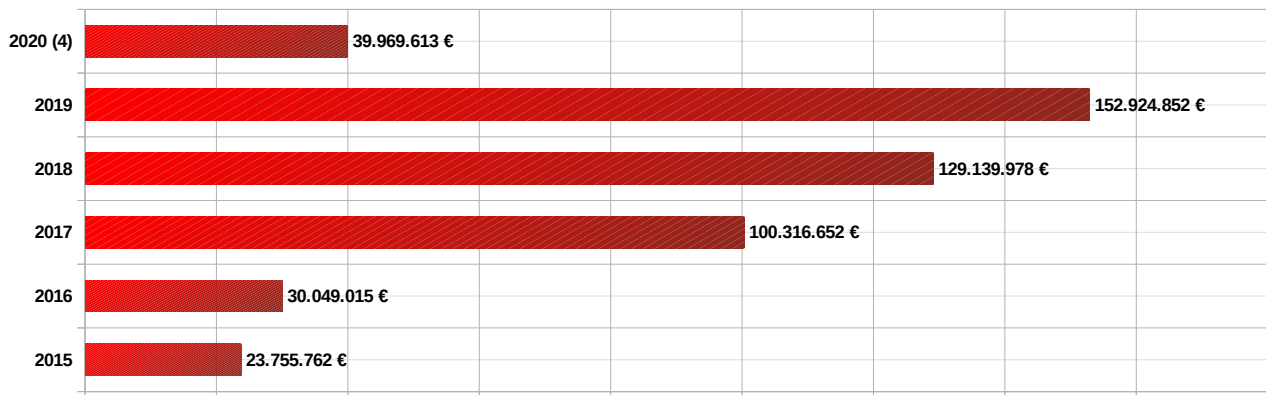

Engpassmanagementkosten Österreich

(Quelle: www.apg.at/de/markt/Markttransparenz/Uebertragung/Engpassmanagementkosten)

Monat	2015	Δ	2016	Δ	2017	Δ	2018	Δ	2019	Δ	2020	Δ
1	1.113.948 €	105%	2.287.934 €	-5%	2.178.055 €	3%	2.239.556 €	3%	4.725.519 €	111%	9.002.731 €	91%
2	717.838 €	-72%	204.314 €	2042%	4.376.917 €	23%	5.378.388 €	23%	4.877.155 €	-9%	6.688.693 €	37%
3	8.817 €	-18%	7.267 €	26276%	1.916.746 €	232%	6.356.930 €	232%	7.229.384 €	14%	9.688.392 €	34%
4			364.743 €	1038%	4.152.115 €	-33%	2.772.322 €	-33%	12.580.847 €	354%	14.589.797 €	16%
5	788.659 €	181%	2.217.868 €	150%	5.552.196 €	24%	6.904.008 €	24%	12.369.647 €	79%		
6	788.659 €	295%	3.115.296 €	534%	19.754.188 €	-16%	16.593.917 €	-16%	18.007.755 €	9%		
7	6.319.209 €	-41%	3.735.876 €	344%	16.569.224 €	-9%	15.018.901 €	-9%	23.036.017 €	53%		
8	4.827.352 €	0%	4.841.564 €	293%	19.004.704 €	19%	22.591.400 €	19%	29.785.883 €	32%		
9	5.088.965 €	75%	8.896.022 €	9%	9.705.370 €	151%	24.372.347 €	151%	19.905.283 €	-18%		
10	1.000.080 €	57%	1.568.224 €	551%	10.211.502 €	42%	14.533.662 €	42%	8.771.200 €	-40%		
11	2.648.873 €	-59%	1.083.541 €	183%	3.071.823 €	126%	6.942.824 €	126%	6.030.161 €	-13%		
12	453.361 €	281%	1.726.368 €	121%	3.823.812 €	42%	5.435.723 €	42%	5.606.000 €	3%		
Summe:	23.755.762 €	26%	30.049.015 €	234%	100.316.652 €	29%	129.139.978 €	29%	152.924.852 €	18%	39.969.613 €	

Entwicklung der Engpassmanagementkosten in Österreich (Jahresvergleich)