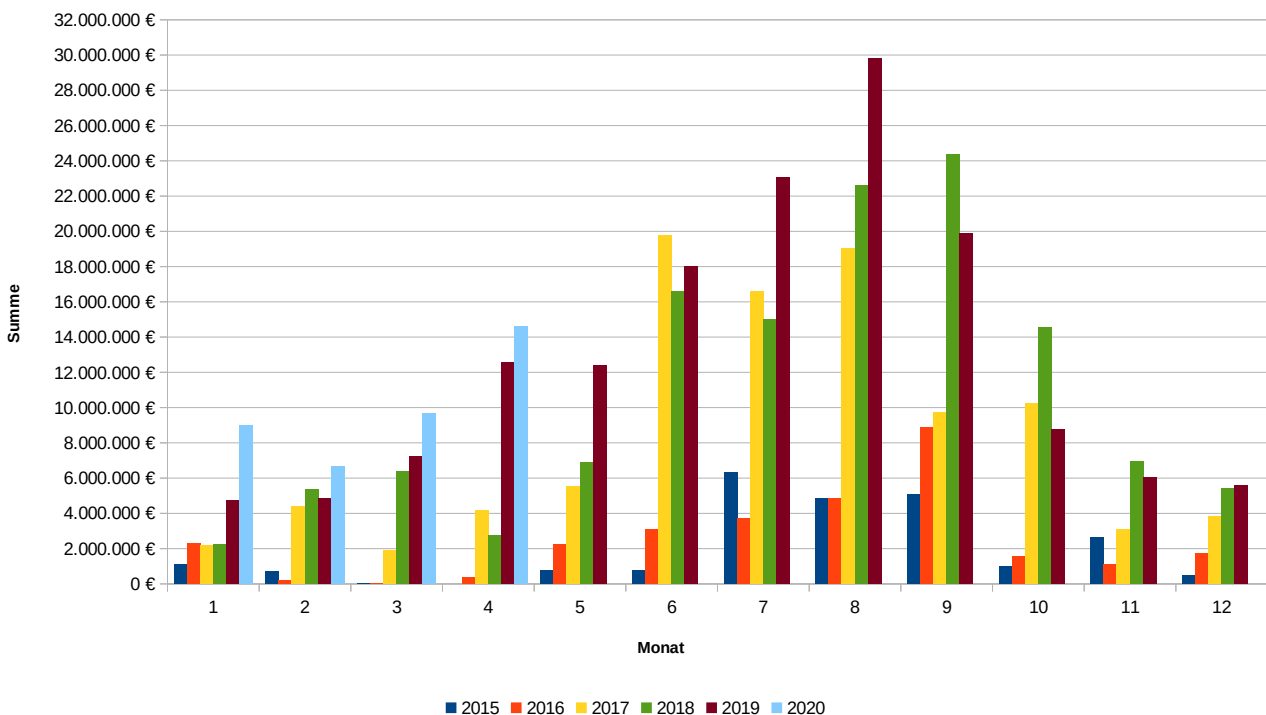

Anzahl der Eingriffe

Entwicklung der Engpassmanagementkosten in Österreich (Monatsvergleich)

(Quelle: www.apg.at/de/markt/Markttransparenz/Uebertragung/Engpassmanagementkosten)